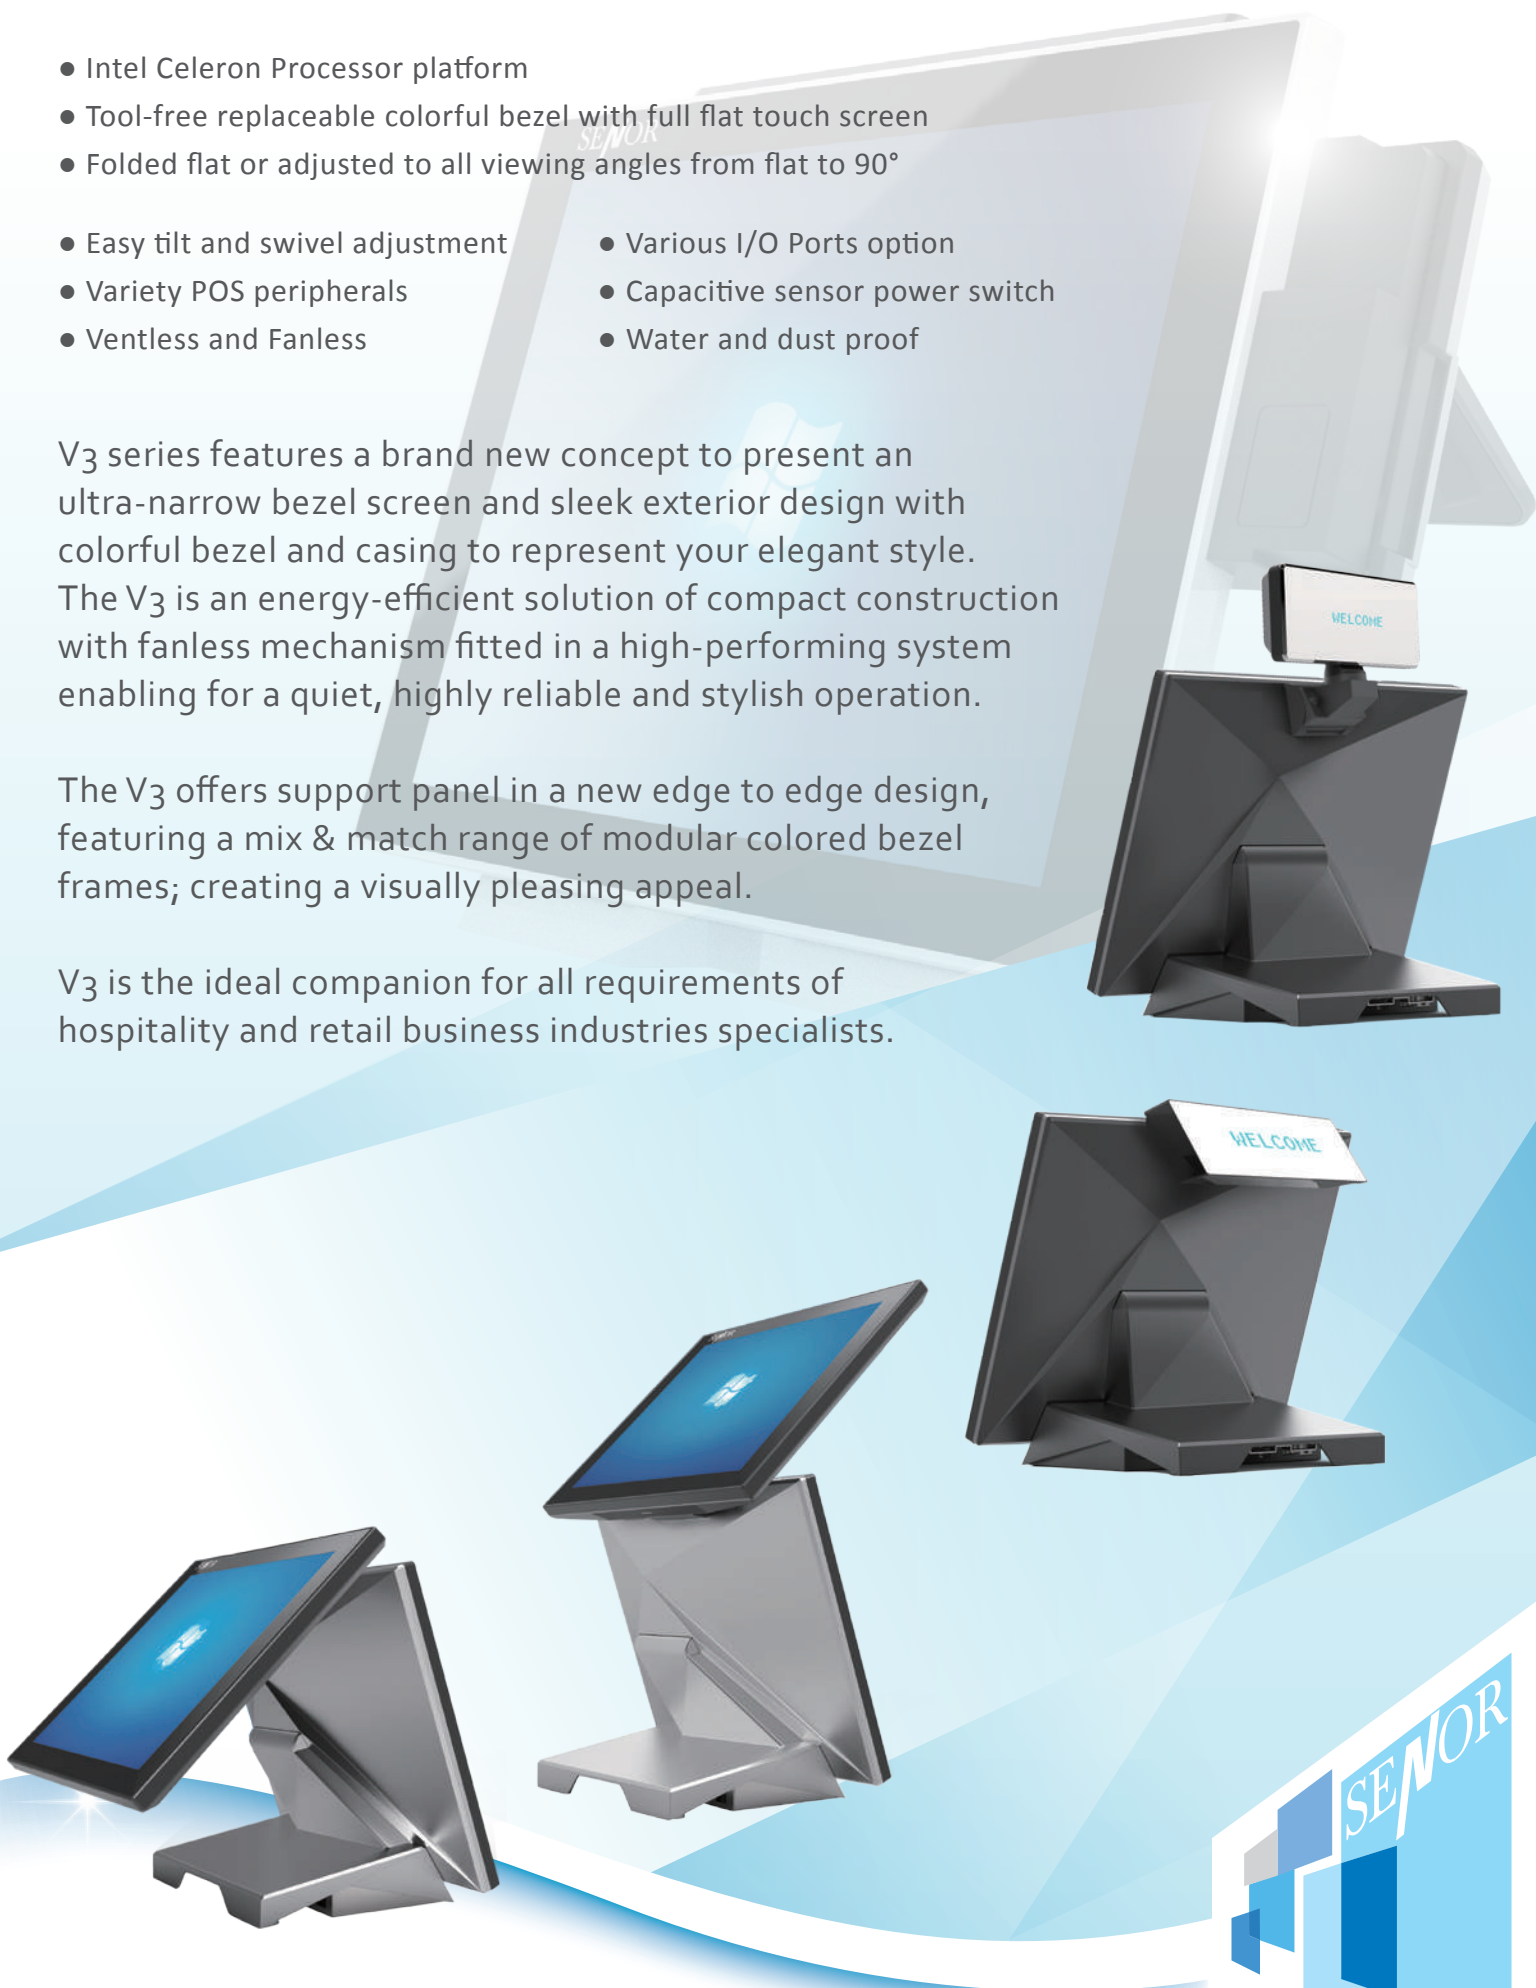

90°

Colorful Bezels

Easy to change

10"/15"
2nd Display

Card Reader

- 1. MSR
- 2. IC Card
- 3. i button/
fingerprint/
RFID

Vertu 3

PRODUCT HIGHLIGHT

SE NOR

SE NOR TECH CO., LTD.

- Intel Celeron Processor platform
- Tool-free replaceable colorful bezel with full flat touch screen
- Folded flat or adjusted to all viewing angles from flat to 90°
- Easy tilt and swivel adjustment
- Variety POS peripherals
- Ventless and Fanless
- Various I/O Ports option
- Capacitive sensor power switch
- Water and dust proof

V3 series features a brand new concept to present an ultra-narrow bezel screen and sleek exterior design with colorful bezel and casing to represent your elegant style. The V3 is an energy-efficient solution of compact construction with fanless mechanism fitted in a high-performing system enabling for a quiet, highly reliable and stylish operation.

The V3 offers support panel in a new edge to edge design, featuring a mix & match range of modular colored bezel frames; creating a visually pleasing appeal.

V3 is the ideal companion for all requirements of hospitality and retail business industries specialists.