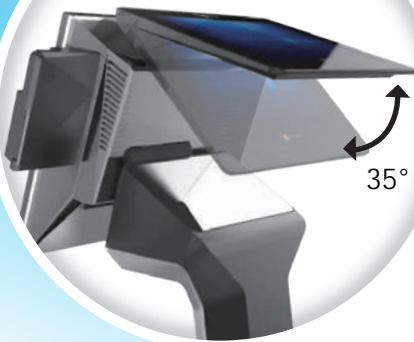

Intelligent 6

- Intel Celeron Processor platforms
- Optional storage expansion of a 2nd M.2 SSD.
Simple add-on port that can support RAID 1Disk Mirroring functionality
- Ergonomic touch screen - thin, flat, projected capacitive touch panel
- Tool-free replaceable colorful bezel with full flat touch screen
- Folded flat or adjusted to all viewing angles from flat to 60°
- Multiple connection options associated peripherals available
- Various I/O Ports option
- Free space under the screen
- Ventless and Fanless

SE~~N~~OR

SENOR TECH CO., LTD.

QR code scanner
+ RFID

SENORTECH
WELCOME

10" 2nd
Touch screen

35°

Built-in
2D Scanner

i6 series features a brand new concept to present an ultra-narrow bezel screen and sleek exterior design with colorful bezel and casing to represent your elegant style. The i6 is an energy-efficient solution of compact construction with fanless mechanism fitted in a high-performing system enabling for a quiet, highly reliable and stylish operation.

i6 standard version provides two external accessible M.2 SSD support RAID Disk Mirroring functionality, thereby ensuring the safety of each transaction data.

The i6 combines a minimalistic modular design with functionality. It offers a dedicated space under the screen that can be fitted with a receipt printer or barcode scanner as well as multiple peripherals options including customer display, dual-screen system for display applications (2nd screen - integrated or standalone), integrated barcode scanners, card readers, and receipt printer, etc.